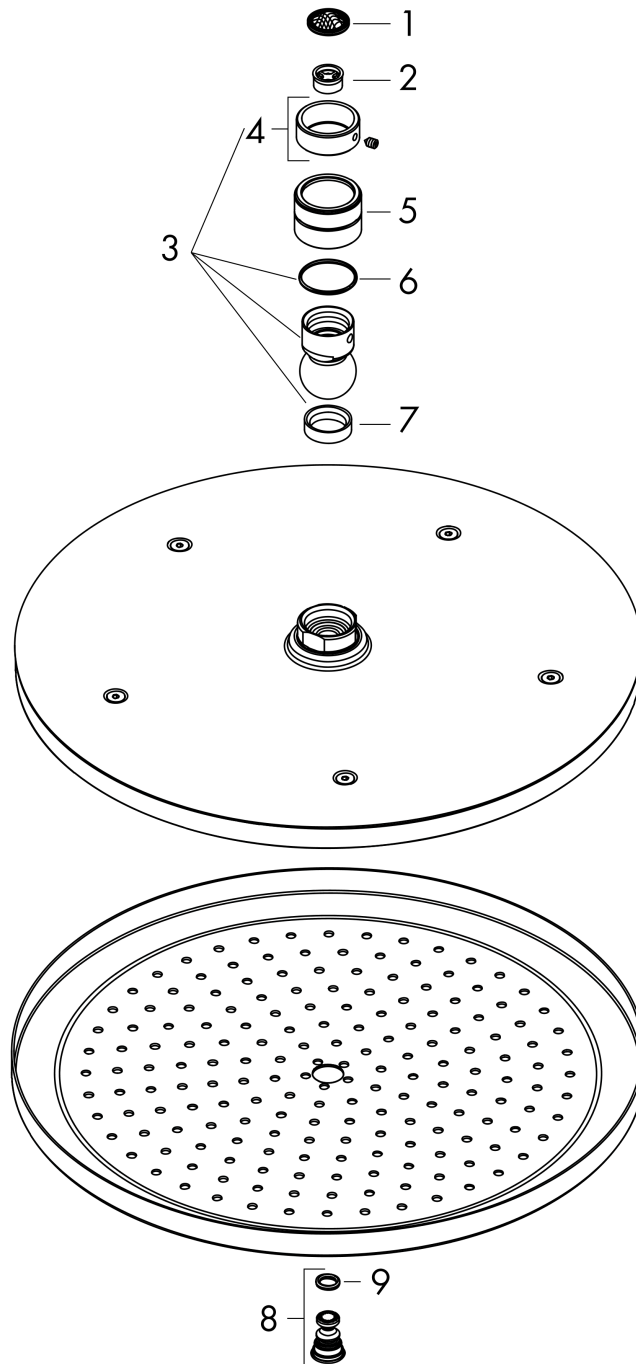

Croma

Overhead shower 280 1jet EcoSmart 9 l/min

Surfaces: **Matt Black** Article Number: **26221670**

Description

product features

- shower head size: 280 mm
- spray type: RainAir
- ball-joint: overhead shower angle adjustable
- material spray disc: metal
- maximum flow rate at 3 bar: 8,5 l/min
- flow rate RainAir spray (at 3 bar): 8,5 l/min
- minimum flow pressure: 2 bar
- spray disc removable for cleaning
- installation: ceiling or wall
- connection thread G ½
- connection dimension: DN15
- suitable for continuous flow water heaters

Technology

Design awards

Product image

Scale drawing

Flowchart

The consumption was measured in combination with the appropriate fittings (thermostat/mixer/ in-wall valve) to reflect actual application in practice.

Croma
Overhead shower 280 1jet EcoSmart 9 l/min
Surfaces: **Matt Black** Article Number: **26221670**

Exploded Drawing

Year of production: >06/20

Croma**Overhead shower 280 1jet EcoSmart 9 l/min**Surfaces: **Matt Black** Article Number: **26221670****Spare part list**

Year of production: >06/20

Pos.	Description	Article Number	Price	PU
1	filter packing	94246000	€ 3,21	1
2	flow limiter (9 l/min)	95659000	€ 8,45	1
3	ball joint	98941670	€ 53,91	1
4	lock washer	98942670	€ 27,49	1
5	nut	97958670	€ 7,85	1
6	lever collar	97536000	€ 5,24	1
7	seal	97606000	€ 5,24	1
8	air jet (Eco)	95795670	€ 42,36	1
9	O-ring 7x2	98419000	€ 3,21	1