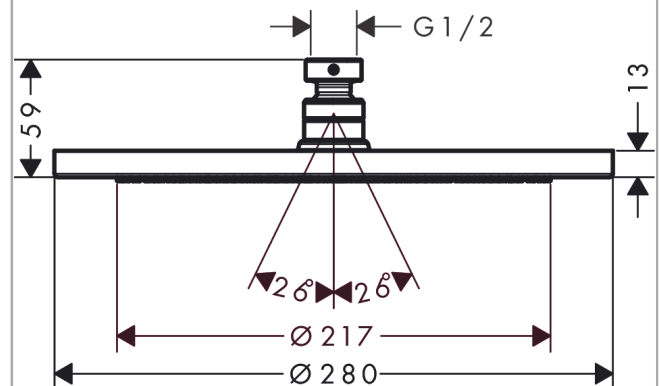

Croma

Overhead shower 280 1jet EcoSmart 9 l/min

Surfaces: **Matt Black** Article Number: **26221670**

Description

product features

- shower head size: 280 mm
- spray type: RainAir
- ball-joint: overhead shower angle adjustable
- material spray disc: metal
- maximum flow rate at 3 bar: 8,5 l/min
- flow rate RainAir spray (at 3 bar): 8,5 l/min
- minimum flow pressure: 2 bar
- spray disc removable for cleaning
- installation: ceiling or wall
- connection thread G ½
- connection dimension: DN15
- suitable for continuous flow water heaters

Technology

Design awards

Product image

Scale drawing

Flowchart

The consumption was measured in combination with the appropriate fittings (thermostat/mixer/ in-wall valve) to reflect actual application in practice.

Croma
Overhead shower 280 1jet EcoSmart 9 l/min
Surfaces: **Matt Black** Article Number: **26221670**

Exploded Drawing

Year of production: >06/20

Croma**Overhead shower 280 1jet EcoSmart 9 l/min**Surfaces: **Matt Black** Article Number: **26221670****Spare part list**

Year of production: >06/20

Pos.	Description	Article Number	Price	PU
1	filter packing	94246000	€ 3,21	1
2	flow limiter (9 l/min)	95659000	€ 8,45	1
3	ball joint	98941670	€ 53,91	1
4	lock washer	98942670	€ 27,49	1
5	nut	97958670	€ 7,85	1
6	lever collar	97536000	€ 5,24	1
7	seal	97606000	€ 5,24	1
8	air jet (Eco)	95795670	€ 42,36	1
9	O-ring 7x2	98419000	€ 3,21	1