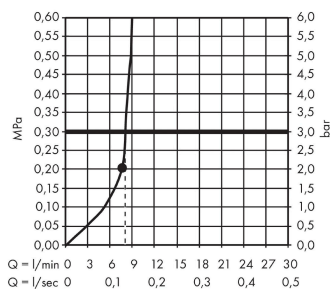

Croma

Overhead shower 280 1jet EcoSmart 9 l/min

Surfaces: **Matt Black** Article Number: **26221670**

Description

product features

- shower head size: 280 mm
- spray type: RainAir
- ball-joint: overhead shower angle adjustable
- material spray disc: metal
- maximum flow rate at 3 bar: 8,5 l/min
- flow rate RainAir spray (at 3 bar): 8,5 l/min
- minimum flow pressure: 2 bar
- spray disc removable for cleaning
- installation: ceiling or wall
- connection thread G ½
- connection dimension: DN15
- suitable for continuous flow water heaters

Technology

Design awards

Product image

Scale drawing

Flowchart

The consumption was measured in combination with the appropriate fittings (thermostat/mixer/ in-wall valve) to reflect actual application in practice.

Croma
Overhead shower 280 1jet EcoSmart 9 l/min
Surfaces: **Matt Black** Article Number: **26221670**

Exploded Drawing

Year of production: >06/20

Croma**Overhead shower 280 1jet EcoSmart 9 l/min**Surfaces: **Matt Black** Article Number: **26221670****Spare part list**